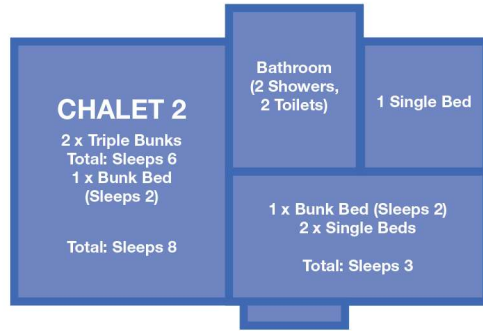

## Dormitories Accommodation Map & Chalets Floor Plans

Total: 12

Total: 12

Total: 12