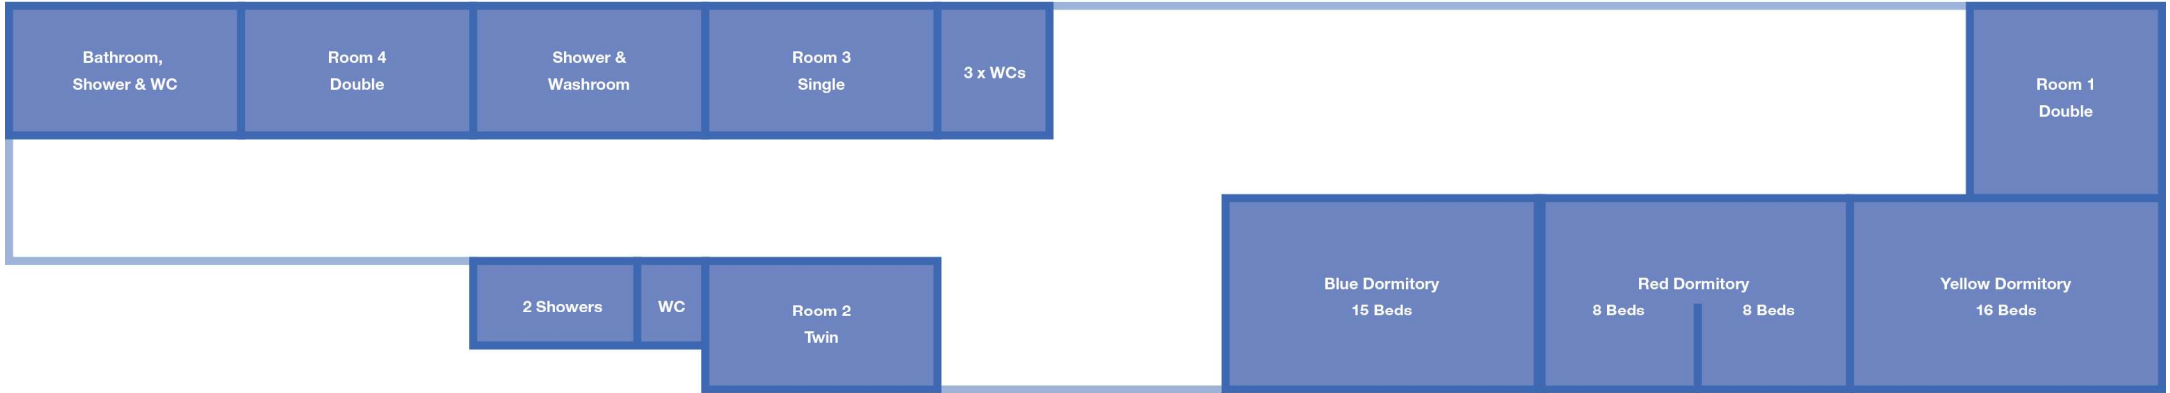

# GAVESTON HALL

## Dormitories Accommodation Map & Chalets Floor Plans

Total: 12

Total: 12

Total: 12