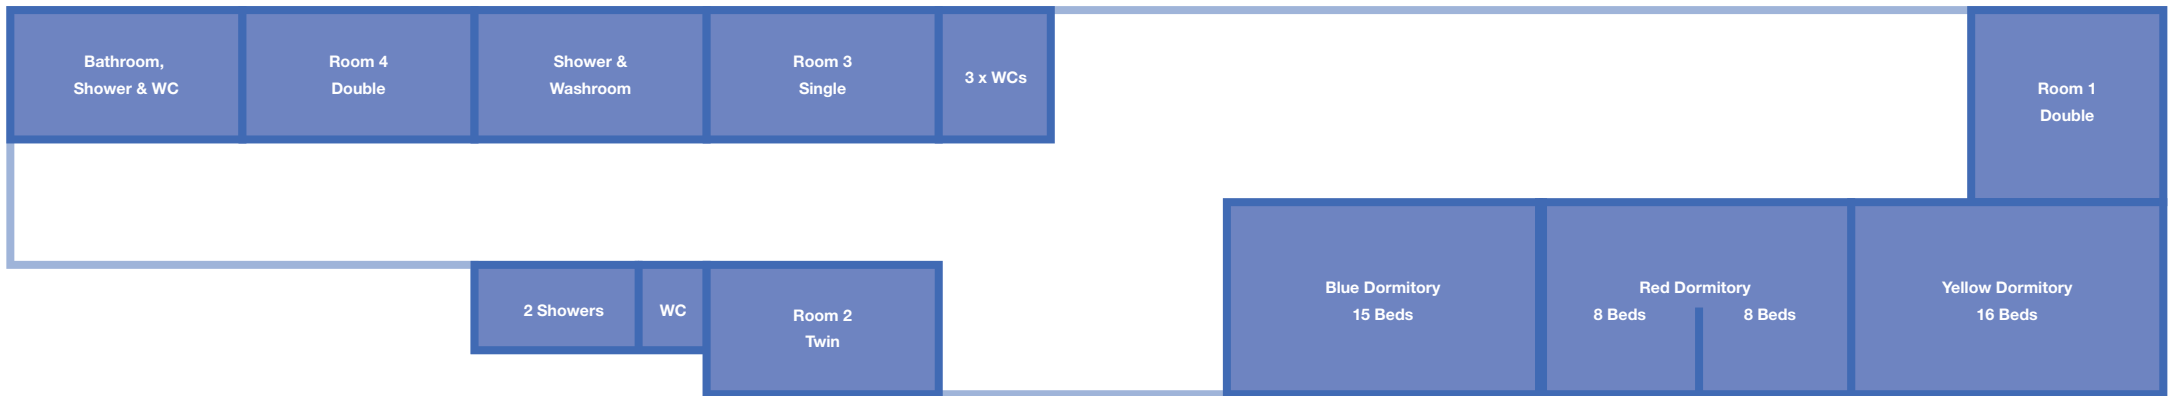

GAVESTON HALL

Dormitories Accommodation Map & Chalets Floor Plans

Total: 12

Total: 12

Total: 12

Total: 12