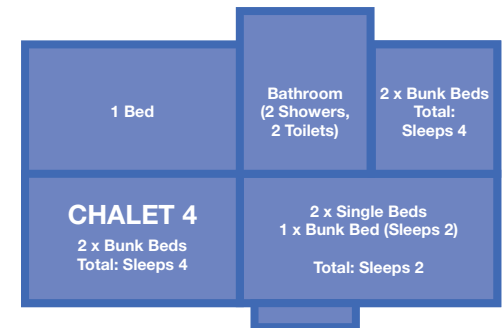

GAVESTON HALL

Dormitories Accommodation Map & Chalets Floor Plans

Total: 12

Total: 12

Total: 12

Total: 12