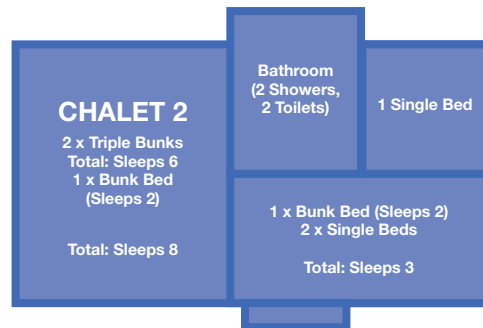

GAVESTON HALL

Dormitories Accommodation Map & Chalets Floor Plans

Total: 12

Total: 12

Total: 12

Total: 12