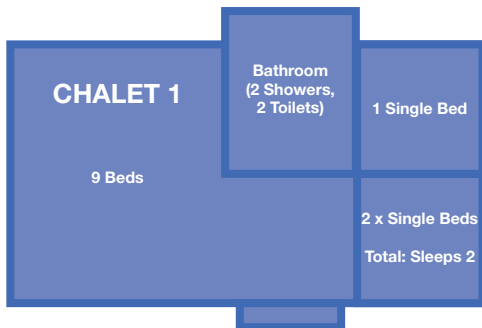

GAVESTON HALL

Dormitories Accommodation Map & Chalets Floor Plans

Total: 12

Total: 12

Total: 12

Total: 12