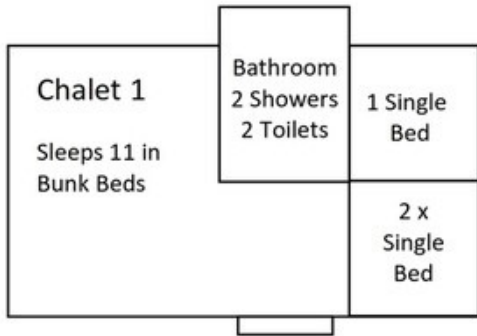

www.gavestonhallsussex.com

Gaveston Hall

Dormitories Accommodation Map & Chalet Floor Plan

Total Sleeps 14

Total Sleeps 13

Total Sleeps 12