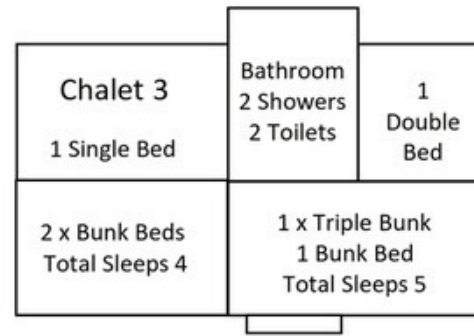

www.gavestonhallsussex.com

Gaveston Hall

Dormitories Accommodation Map & Chalet Floor Plan

Total Sleeps 14

Total Sleeps 13

Total Sleeps 12