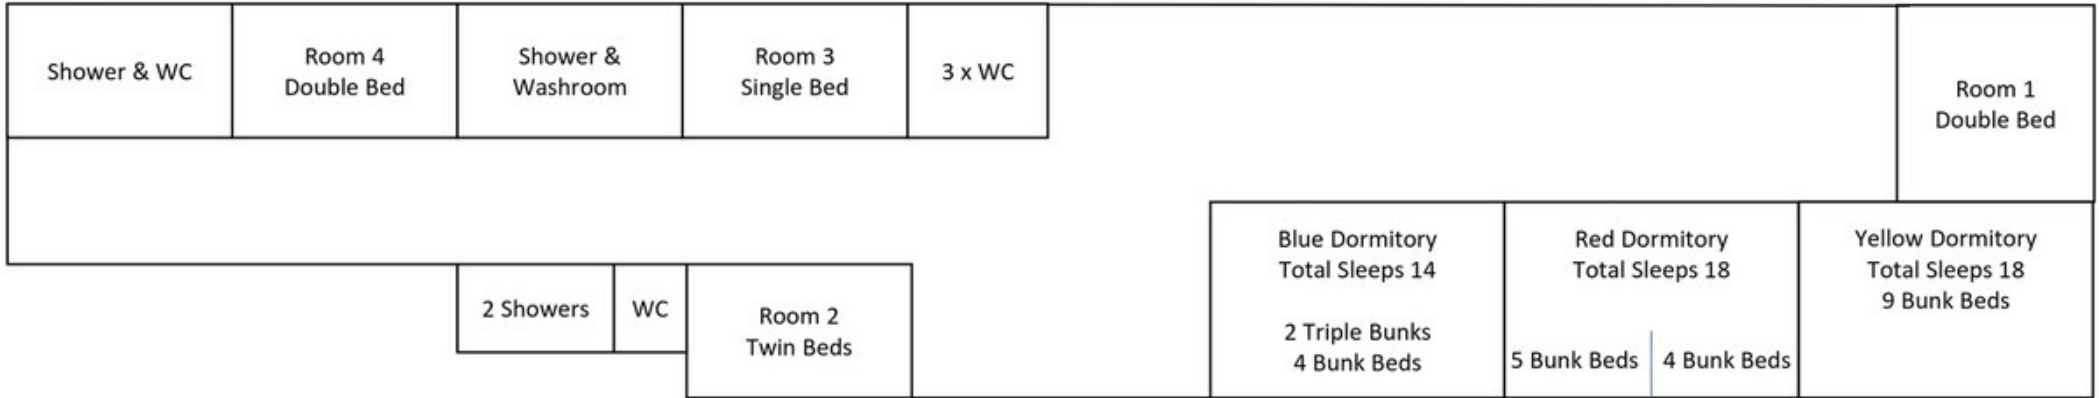

www.gavestonhallsussex.com

Gaveston Hall

Dormitories Accommodation Map & Chalet Floor Plan

Total Sleeps 14

Total Sleeps 13

Total Sleeps 12